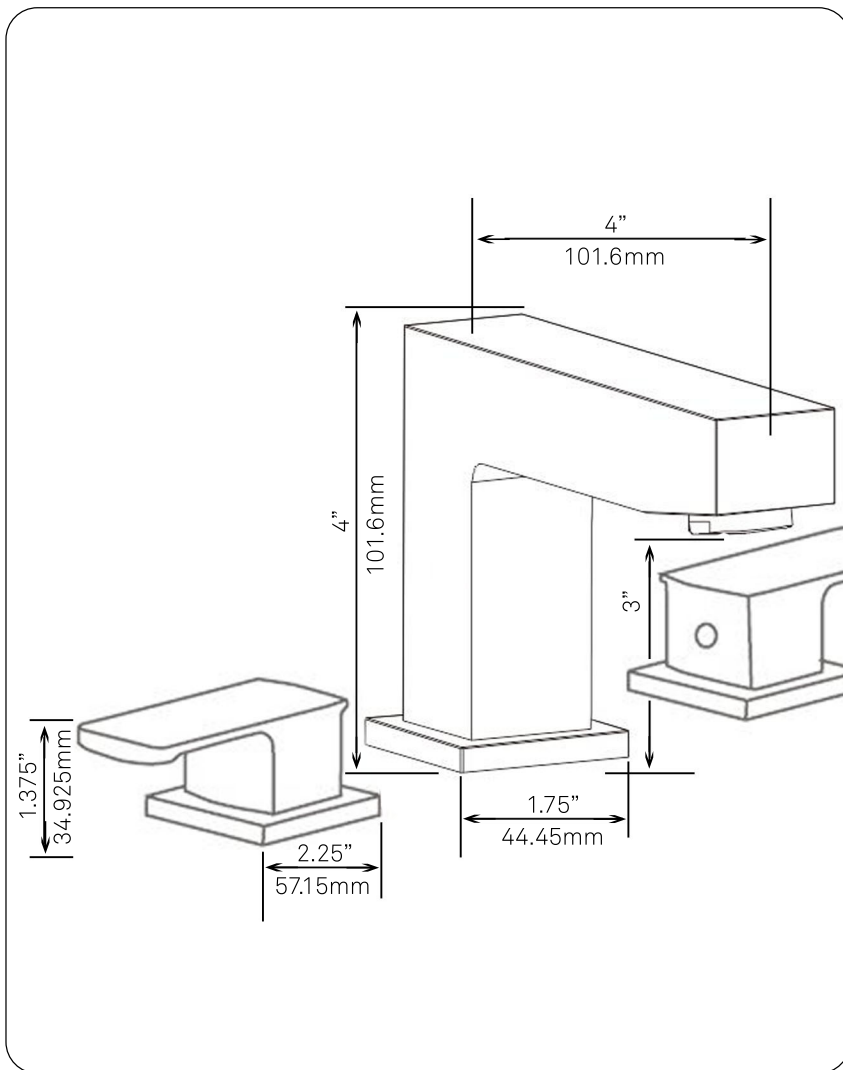

NOTES

Novatto reserves the right (1) to make changes in specifications and materials, and (2) to change or discontinue models, both without notice or obligation. Dimensions are for reference only, see www.NovattoInc.com for finish options and product availability.

Novatto Inc
TOLL FREE 844.404.4242
www.NovattoInc.com