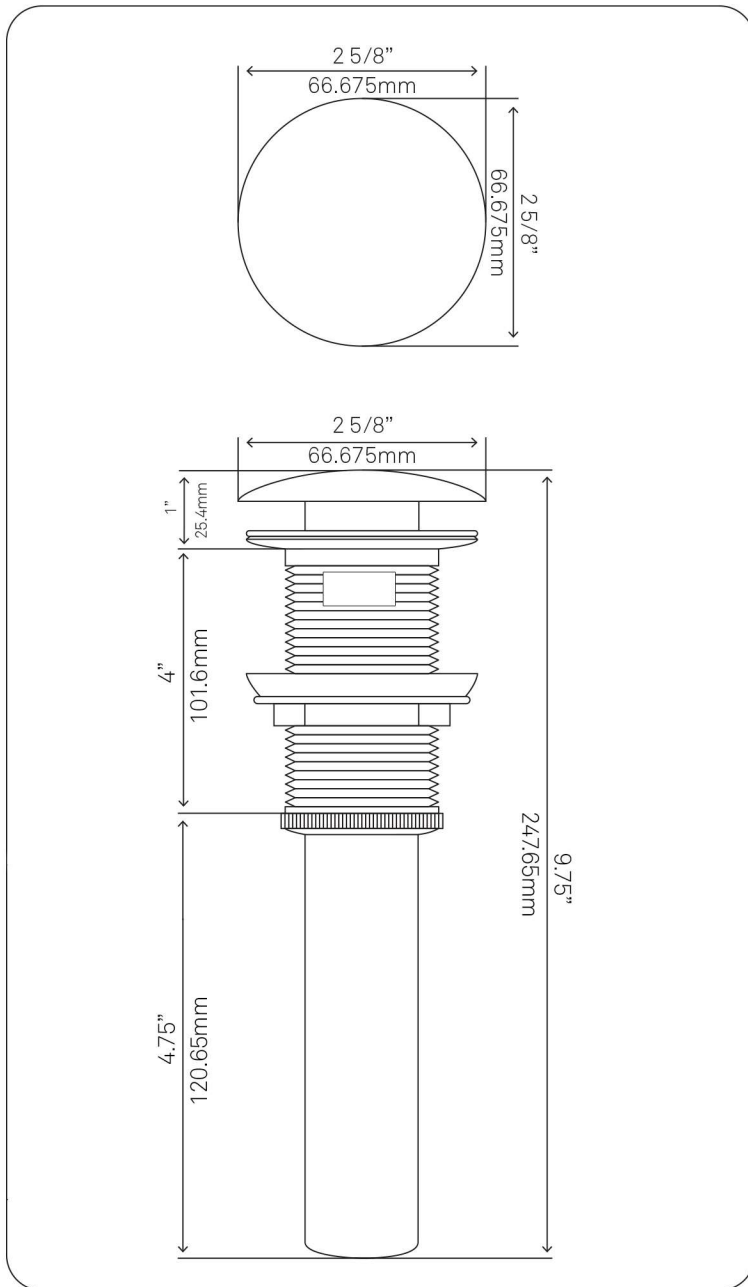

NOTES

Novatto reserves the right (1) to make changes in specifications and materials, and (2) to change or discontinue models, both without notice or obligation. Dimensions are for reference only, see www.NovattoInc.com for finish options and product availability.

Novatto Inc
TOLL FREE 844.404.4242
www.NovattoInc.com